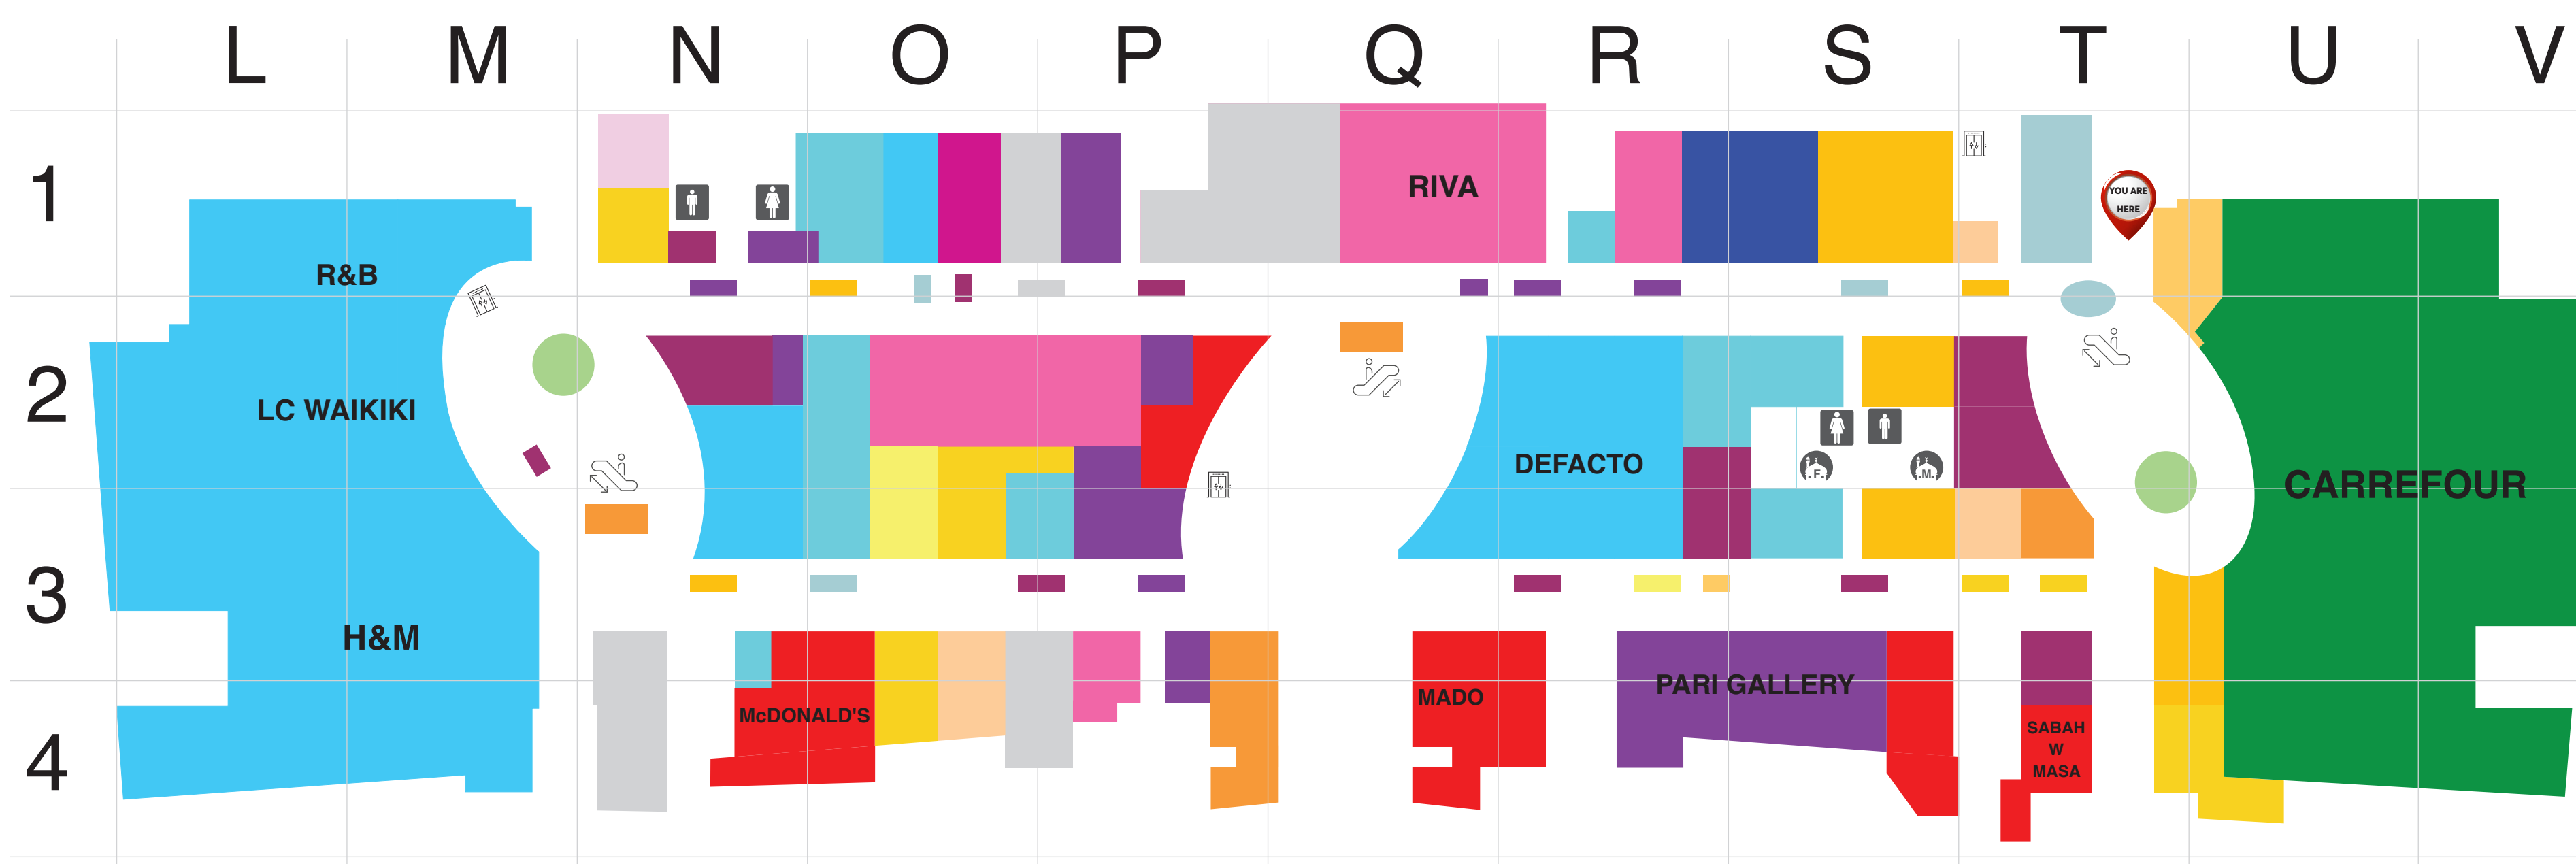

First Floor

Ground Floor

Ladies Fashion

| | | |
|----------------------------|----|--------------|
| Elita | O2 | Ground Floor |
| Hai Abayat | C2 | First Floor |
| Manisa Fashion | O2 | Ground Floor |
| Queen Halowink | E2 | First Floor |
| Riva | Q1 | Ground Floor |
| Saif Zahra Al Maden Tailor | H3 | First Floor |
| Sheikha Style | P3 | Ground Floor |
| VVIP Abayat | E3 | First Floor |

Jewelry & Watches

| | | |
|---------------------------|----|--------------|
| Al Arjwan Jewellery | S3 | Ground Floor |
| Al Jaber Watches | N1 | Ground Floor |
| Flamingo Gold & Jewellery | F2 | First Floor |
| Golden Crown | T2 | Ground Floor |
| LAZORA JEWELLERY | R3 | Ground Floor |
| Lulea Jewellery | P1 | Ground Floor |
| Marina Gold | N2 | Ground Floor |
| MGD Lifestyle Jewellery | O3 | Ground Floor |
| Miss Ruby | S3 | Ground Floor |
| Nawaem Gold & Jewellery | R3 | Ground Floor |
| Onyx Rose | T3 | Ground Floor |
| Sunbright Trading | O1 | Ground Floor |
| Swiss Time Square | M2 | Ground Floor |
| Zinah Gold & Jewellery | Q3 | Ground Floor |

Foodcourt

| | | |
|---------------------|----|-------------|
| Chicking | A3 | First Floor |
| Dampa Seafood Rest | A2 | First Floor |
| Hardees | A2 | First Floor |
| Indian Coffee House | A3 | First Floor |
| KFC | A2 | First Floor |
| Papa John's | A3 | First Floor |
| Punjab Restaurant | A2 | First Floor |
| XFire | A3 | First Floor |

Coffee Shop

| | | |
|--------------------|----|--------------|
| Cane Hut | H2 | First Floor |
| Ladiva Chocolatier | Q2 | Ground Floor |
| Pappa Roti | N3 | Ground Floor |
| Starbucks | P4 | Ground Floor |
| Tabi Boba Café | A3 | First Floor |
| Tim Horton's | T3 | Ground Floor |